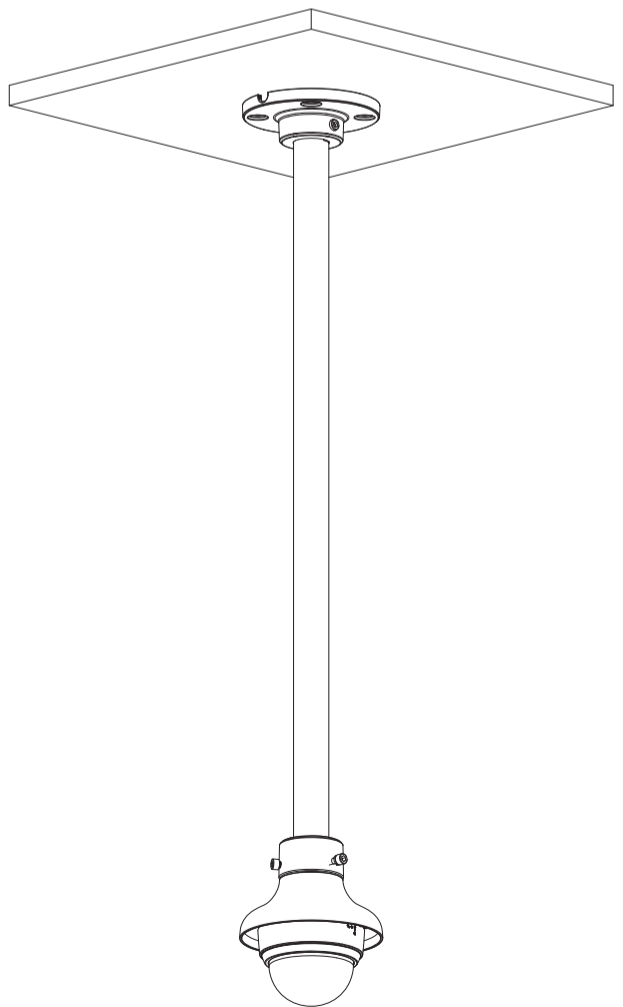

Junction Mount

PFA130-E

PFA122

Wall Mount

PFB203W

Pole Mount

PFB203W + PFA152-E

Wall Mount with Rain Shade

PFA200W

Ceiling Mount (Extensible)

PFA106+PFB220C

Pole Mount with Rain Shade

PFA152-E+PFA200W