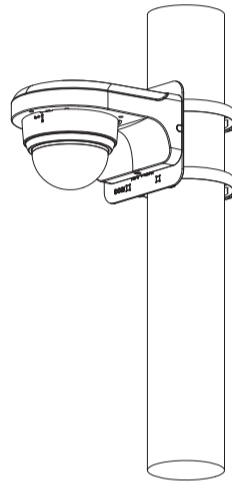

Junction Mount

PFA130-E

PFA122

Wall Mount

PFB203W

Pole Mount

PFB203W + PFA152-E

Wall Mount with Rain Shade

PFA200W

Ceiling Mount (Extensible)

PFA106+PFB220C

Pole Mount with Rain Shade

PFA152-E+PFA200W