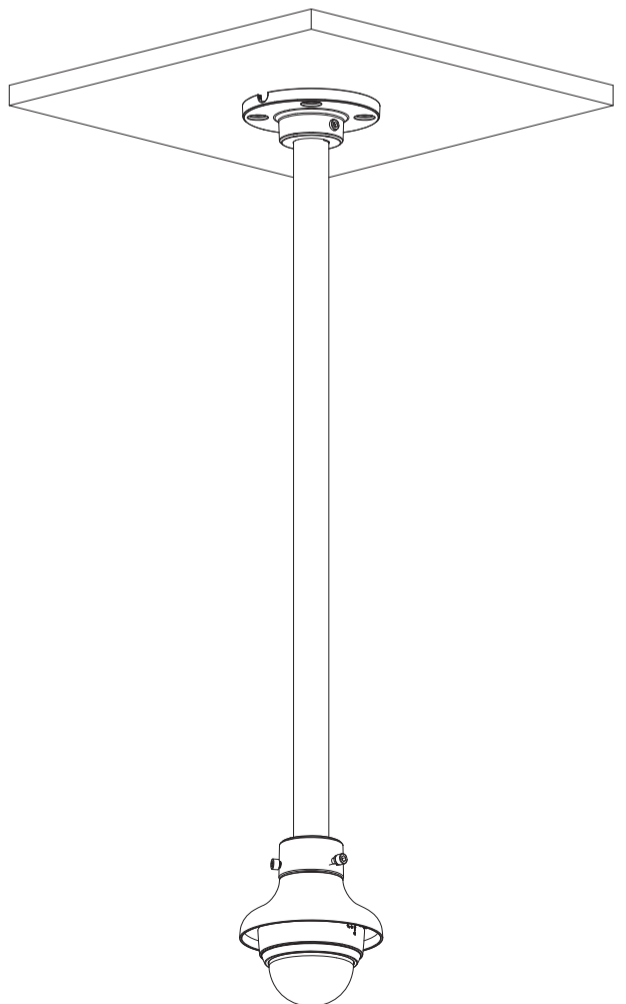

Junction Mount

PFA130-E

PFA122

Wall Mount

PFB203W

Pole Mount

PFB203W + PFA152-E

Wall Mount with Rain Shade

PFA200W

Ceiling Mount (Extensible)

PFA106

Pole Mount with Rain Shade

PFA152-E+PFA200W