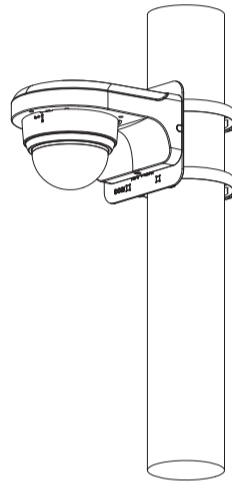

Junction Mount

PFA130-E

PFA122

Wall Mount

PFB203W

Pole Mount

PFB203W + PFA152-E

Wall Mount with Rain Shade

PFA200W

Ceiling Mount (Extensible)

PFA106

Pole Mount with Rain Shade

PFA152-E+PFA200W